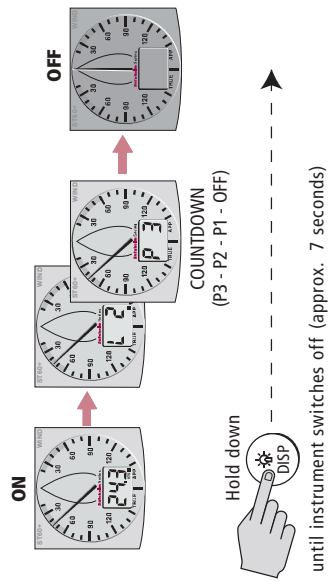

Switch off & on

Switch off

Switch on

Note:

When power is first applied, the instrument powers up in the ON condition. You do not need to use the button to switch it on.

Adjust backlighting

Adjust backlighting