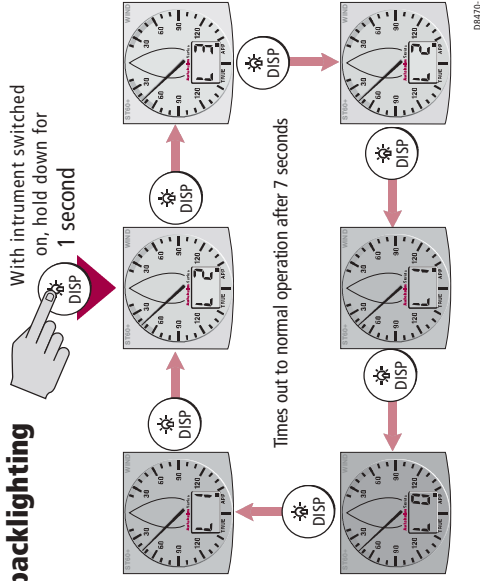

Switch off & on

Switch off

Switch on

Note:

When power is first applied, the instrument powers up in the ON condition. You do not need to use the button to switch it on.

Adjust backlighting

Adjust backlighting