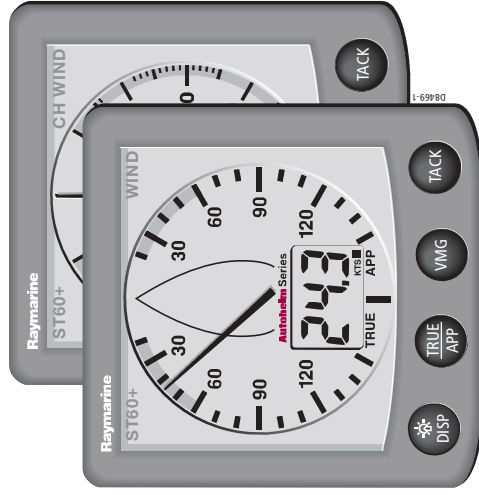

Raymarine®

ST60+ Wind & Close Hauled Wind Instruments