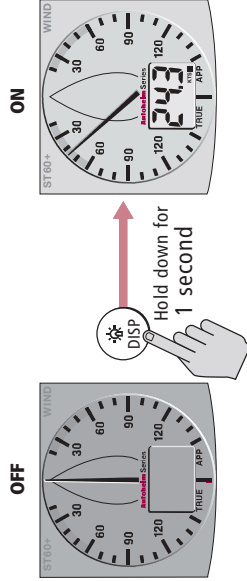

Switch off & on

Switch off

Switch on

Note:

When power is first applied, the instrument powers up in the ON condition. You do not need to use the button to switch it on.

Adjust backlighting

Adjust backlighting